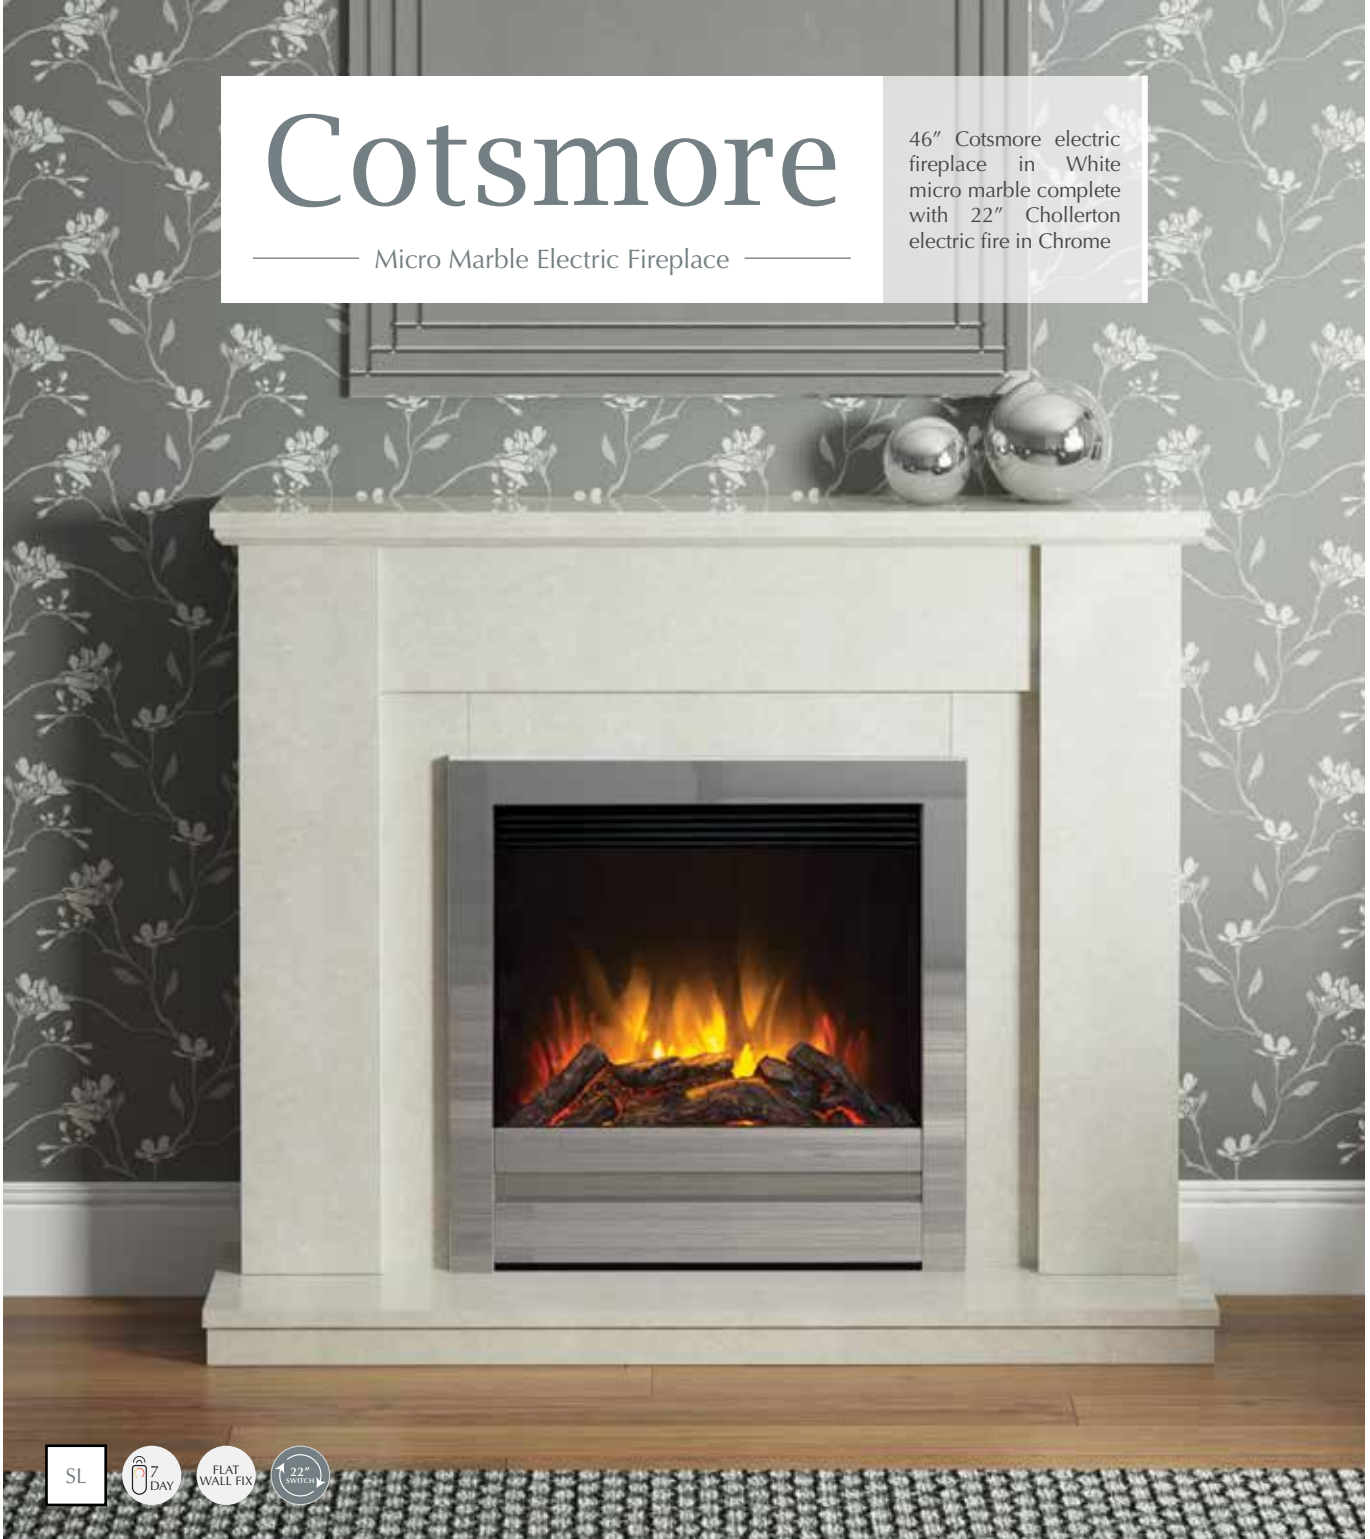

Cotsmore

Micro Marble Electric Fireplace

46" Cotsmore electric fireplace in White micro marble complete with 22" Chollerton electric fire in Chrome

SL

7 DAY

FLAT WALL FIX

22" SWITCH

Timber Electric Fireplaces

Our timber electric fireplaces offer the ultimate convenience; they can be installed against any flat wall in any room. These innovative designs are a desirable centrepiece and the up to 2kW performance provides instant heat when you arrive home, which can supplement the central heating or allow you to heat just one room when the weather is on the cool side.

Contents

Amorina	45
Velino	46
Arana	47
Lavina.....	48
Wellsford.....	49
Edwin	50
Bracken	51

Flame effect

The flame-effect-only setting gives the impression of radiant logs and flickering flames with a choice of multiple flame effects & brightness levels without the added heat; perfect for warmer nights. The latest LED technology produces a play of warming fire like tones that are both realistic and cost effective.

7 Day Thermostatic Remote Control

An Elgin & Hall inset fire should be effortless to operate. Which is why they come complete with a remote control* to put different levels of heat, light and flame at your fingertips.

*Unless otherwise stated

Flat to wall fix

This amazing transformation can be fitted in half a day at the most. Because it's electric, no chimney or recess is required. It's just a case of simply plugging it in... and let the magic begin.

FLAT
WALL FIX