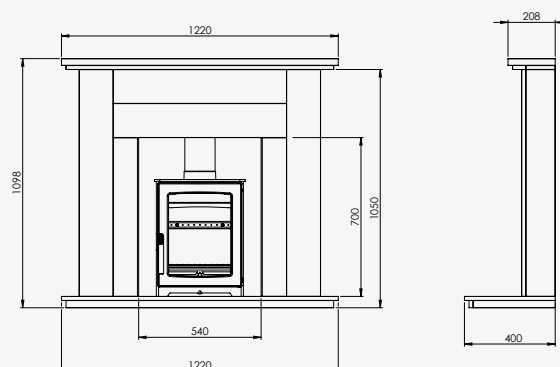

LACUNA

Materials:

Main Body: Aegean Limestone
Slips: Black Granite
Hearth: Black Granite

Builders Opening Required : 850W
x 900H x 460D

To Note:
All measurements are in mm